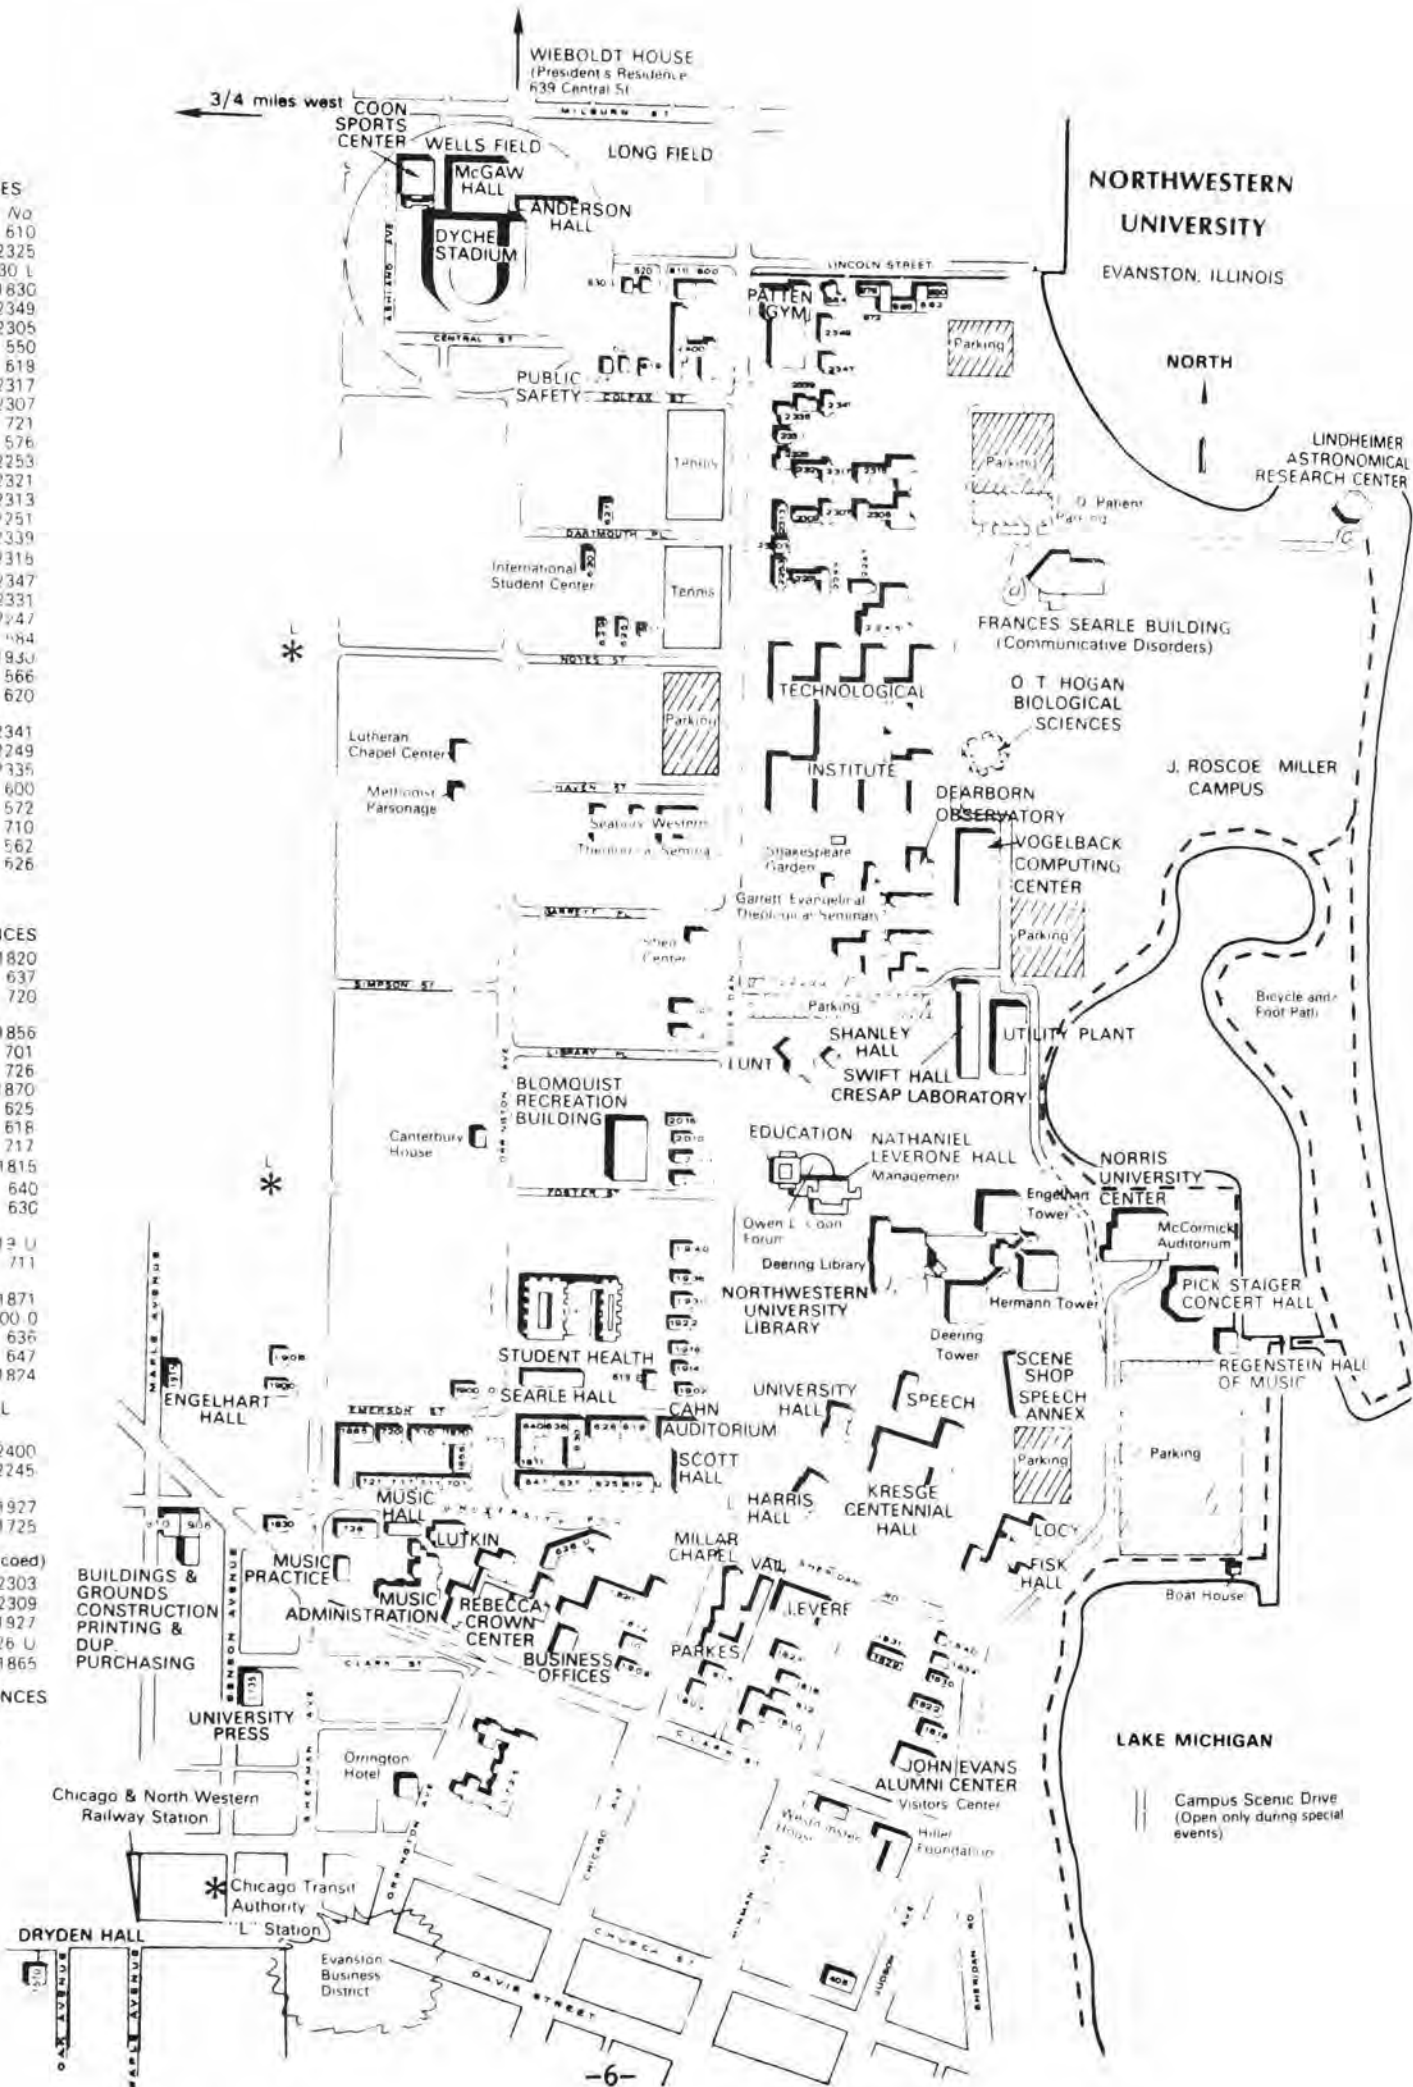

MEN'S RESIDENCES

House/Hall	Blkd No
Acacia	610
Alpha Delta Phi	2325
Alpha Tau Omega	630 L
Asbury Hall	1830
Beta Theta Pi	2349
Bobb Hall	2305
Chi Phi	550
Chi Psi	619
Delta Tau Delta	2317
Delta Upsilon	2307
Evans Scholars	721
576 Lincoln	576
Foster House	2253
Goodrich House	2321
Homan House	2313
Kappa Sigma	2251
Lambda Chi Alpha	2339
McCullough Hall	2315
Phi Delta Theta	2347
Phi Gamma Delta	2331
Phi Kappa Psi	2247
Phi Kappa Sigma	1184
Phi Sigma Kappa	1930
Pi Kappa Alpha	566
Psi Upsilon	620
Sigma Alpha Epsilon	2341
Sigma Chi	2249
Sigma Nu	2335
Tau Delta Phi	600
Theta Chi	572
Theta Delta Chi	710
Theta Xi	562
Triangle	626

WOMEN'S RESIDENCES

Allison Hall	1820
Alpha Chi Omega	637
Alpha Epsilon Phi	720
Alpha Gamma Delta	1856
Alpha Phi	701
Chapin Hall	726
Chi Omega	1870
Delta Delta Delta	625
Delta Gamma	618
Delta Zeta	717
1815 Chicago	1815
Gamma Phi Beta	640
Hobart House	630
Kappa Alpha Theta	613 U
Kappa Delta	711
Kappa Kappa Gamma	1871
1900 Orrington	1900 O
Pi Beta Phi	636
Rogers House	647
Sigma Delta Tau	1874

COEDUCATIONAL RESIDENCES

Eider Hall	2400
Sargent Hall	2245
Foster-Walker	
Undergrad Complex	1927
NU Apts	1725

Residential Colleges (coed)

Community Studies	2303
Lindgren College	2309
Philos & Relig	1927
Snepard College	626 U
Willard College	1865

GRADUATE RESIDENCES

Dryden Hall	1570 Oak Avenue
Engelhart Hall	1915 Maple Ave

NORTHWESTERN UNIVERSITY
EVANSTON, ILLINOIS

NORTH

LINDHEIMER ASTRONOMICAL RESEARCH CENTER

J. ROSCOE MILLER CAMPUS

NORRIS UNIVERSITY CENTER

REGENSTEIN HALL OF MUSIC

LAKE MICHIGAN

Campus Scenic Drive
(Open only during special events)