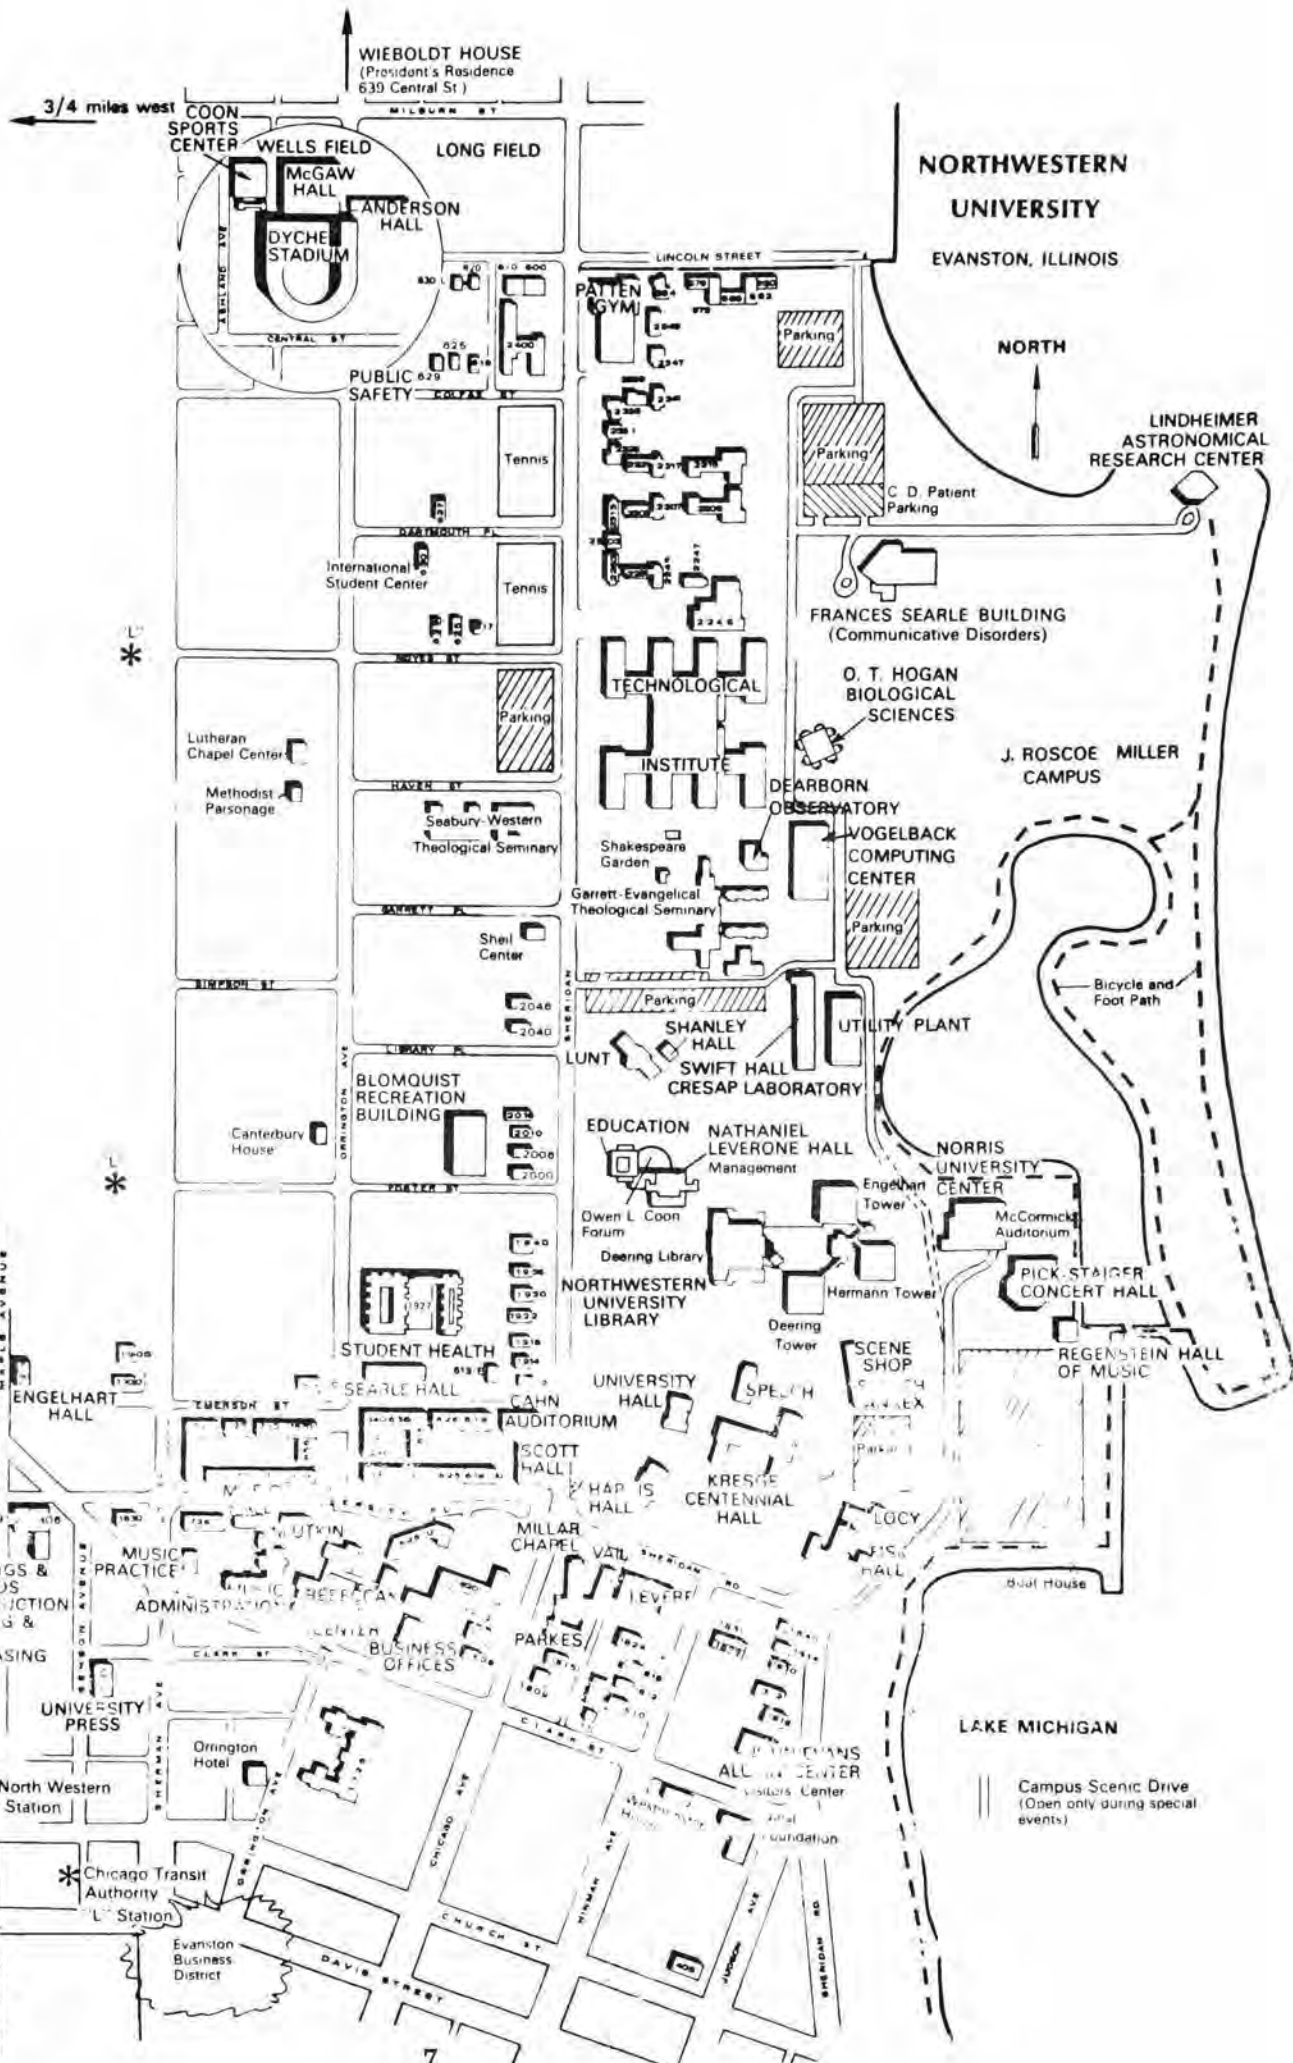

MEN'S RESIDENCES

House/Hall	Bldg. No.
Acacia	610
Alpha Delta Phi	2325
Alpha Tau Omega	630-L
Asbury Hall	1830
Beta Theta Pi	2349
Bobb Hall	2305
Chi Phi	550
Chi Psi	619
Delta Tau Delta	2317
Delta Upsilon	2307
Evans Scholars	721
576 Lincoln	576
Truster House	2253
Woodrich House	2321
Human House	2313
Kappa Sigma	2251
Lambda Chi Alpha	2339
M. Culloch Hall	2315
Phi Delta Theta	2347
Phi Gamma Delta	2331
Phi Kappa Psi	2247
Phi Kappa Sigma	584
Phi Sigma Kappa	1930
Pi Kappa Alpha	566
Psi Upsilon	620
Sigma Alpha	
Epsilon	2341
Sigma Chi	2249
Sigma Nu	2335
Tau Delta Phi	600
Theta Chi	572
Theta Delta Chi	710
Theta Xi	562
Triangle	626

WOMEN'S RESIDENCES

Allison Hall	1820
Alpha Chi Omega	637
Alpha Epsilon Phi	720
Alpha Gamma	
Delta	1856
Alpha Phi	701
Chapin Hall	726
Chi Omega	1870
Delta Delta Delta	625
Delta Gamma	618
Delta Zeta	717
1815 Chicago	1815
Gamma Phi Beta	640
Hobart House	630
Kappa Alpha	
Theta	619 U
Kappa Delta	711
Kappa Kappa	
Gamma	1871
1900 Orrington	1900 U
Pi Beta Phi	636
Rogers House	647
Sigma Delta Tau	1824

EDUCATIONAL RESIDENCES

Elder Hall	2400
Spiegel Hall	2245
Foster-Walker	
Engineering Complex	1927
NK Apts	1725

Residential Colleges (coed)

Community Studies	2303
Lindgren College	2309
Philosophy & Religion	1927
Sheldon College	626 U
Wilford College	1865

GRADUATE RESIDENCES

Dryden Hall	
1710 Oak Avenue	
Engelhart Hall	
1915 Maple Ave.	

Campus Scenic Drive
(Open only during special events)