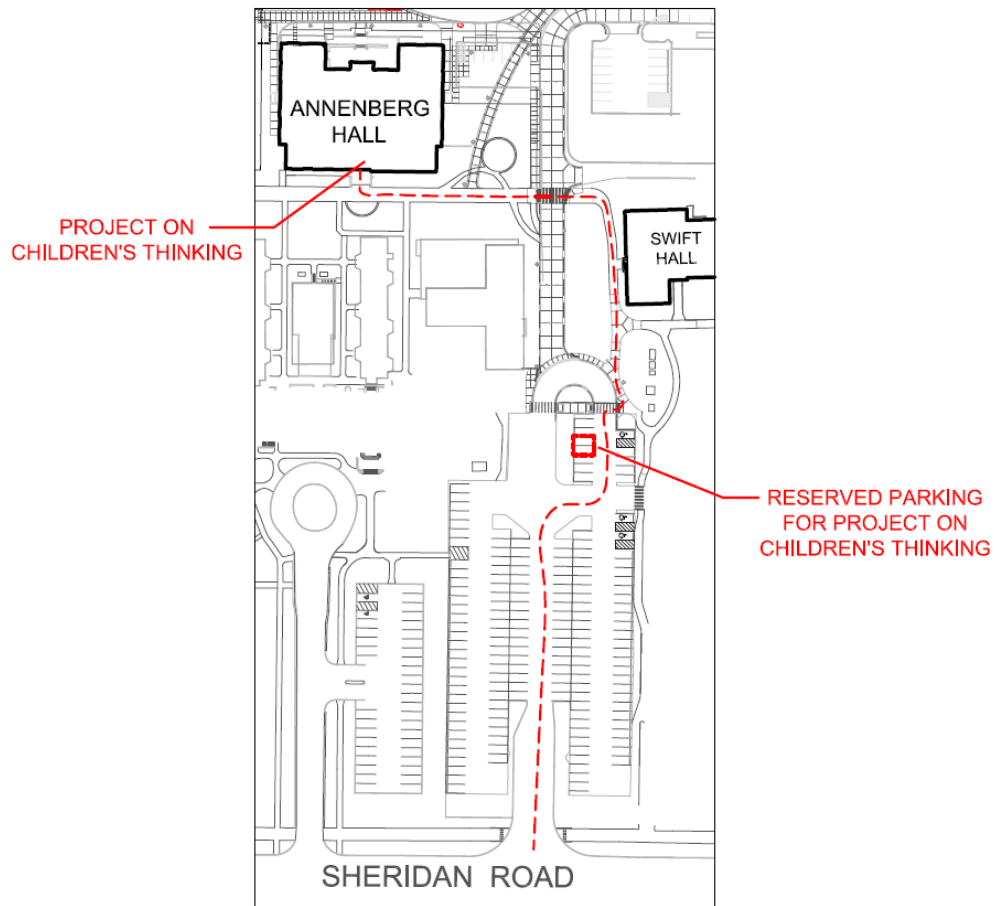

USE WEST ENTRANCE OF
ANNENBERG HALL

PARKING AND ACCESSIBLE ENTRANCE TO
PROJECT ON CHILDREN'S THINKING
IN ANNENBERG HALL

From Major Highways:

294 (tri-state) North: Exit on Dempster (East). Continue on Dempster for several miles until you get into Evanston. In Evanston, Dempster will intersect Chicago Avenue. Turn left (North) on Chicago Avenue. Chicago will turn into Sheridan Road. (See directions "from Sheridan Going North" above).

294 (tri-state) South: Exit on Golf road. (East). Go straight on Golf. Golf will turn into Emerson and intersect Sheridan Road, turn left (North) onto Sheridan Road. (See directions "From Sheridan Going North" above).

90/94 (Edens/Kennedy) North or South: Exit on Dempster (East). Take Dempster almost to the lake, into Evanston, where Dempster will intersect with Chicago Ave. Turn left (North) on Chicago Avenue. Chicago will turn into Sheridan. (See directions "from Sheridan Going North" above).