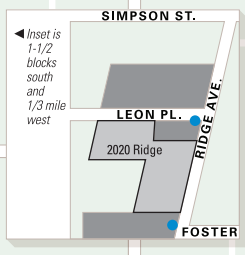

LAKE MICHIGAN

Northwestern University Evanston, Illinois

**The Great Room
600 Haven
St.**

**Department
Shanley
Hall**

- Parking
- Campus access road
- Service road (authorized vehicles only)
- Bicycle/pedestrian path
- CTA el station
- Metra railroad station
- Emergency "Blue Light" telephones
- City Emergency "Blue Light" telephones (maintained by the city of Evanston)