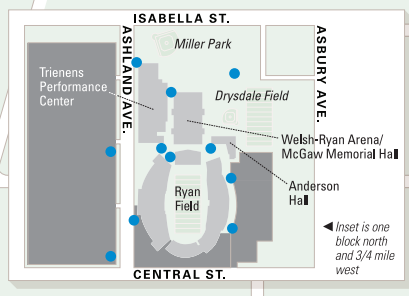

LAKE MICHIGAN

Northwestern University Evanston, Illinois

**The Great Room
600 Haven
St.**

**Department
Shanley
Hall**

- Parking
- Campus access road
- Service road (authorized vehicles only)
- Bicycle/pedestrian path
- CTA el station
- Metra railroad station
- Emergency "Blue Light" telephones
- City Emergency "Blue Light" telephones (maintained by the city of Evanston)