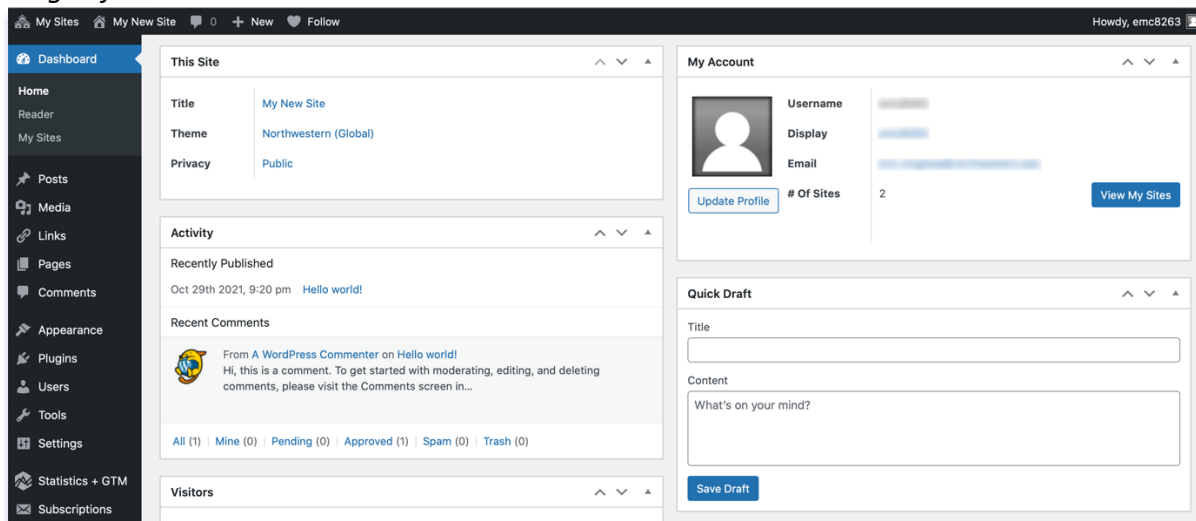

The WordPress Dashboard

The Dashboard (wp-admin) is the first screen you see when you log into your website. Its purpose is to give you a comprehensive overview of your site at-a-glance.

After logging into NUsites click the profile icon found in the top-right corner of the page. This will take you to the WordPress Dashboard. (Highlighted in gold).

Image of the dashboard.

Reviewing the dashboard, you will find information about your user profile, the website activity, and more.